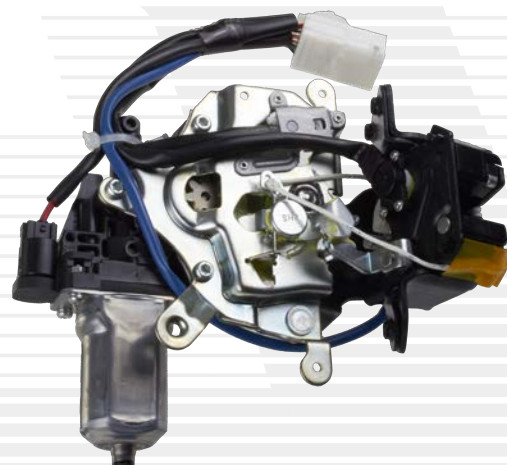

For a Better Tomorrow
AISIN GROUP

PRODUCT ANNOUNCEMENT

TAILGATE LOCK

**Adding to our Current Offering,
OE Tailgate Lock Assemblies Now Available!**

PART NUMBER: DLT-140

Make	Model	Year
Lexus	RX330	2004-2009
	RX400h	2006-2008

OEM REFERENCE: 69350-48030

PKG DIMENSION: 4.5" x 6.3" x 9.5"

69350-48031

WEIGHT: 2.8 lbs

BAR CODE: 0030915588454

VIO: 478,578

COUNTRY OF ORIGIN: JAPAN

Front