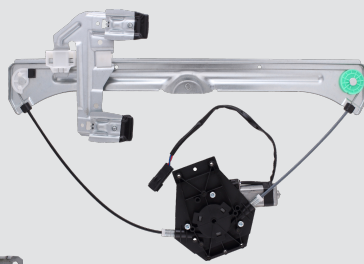

Window Regulator

Scissor Type

Cable Type

Double Cable Type

Motor

- 1,500 Unique Part Numbers, and Growing – 85% Flowed Coverage for All Makes, All Models – With Quality Control as the 1st Priority
 - Power Window Motor and Regulator Assemblies
 - Window Regulator Assemblies
 - Window Regulator Assemblies, Manual
 - Power Window Motors
- AISIN’s Coverage Includes All the Common Types of Regulators
 - Cable Type
 - Double Cable Type
 - Arm Type
 - Scissors Type
 - Panel Type
 - Goldie Type
- 3,000 Doors and More than 10,000 OEM Samples in our Manufacturing Library
 - Ensures Perfect Fitment Through Reverse-Engineering from OEM Design
 - Many Design Improvements Enhance the Durability and Quality
 - From Design Through Manufacturing More than 30 Validation Tests Guarantees the Highest Quality Possible
- Package in an Attractive AISIN Scatter-Print Glossy Box
 - Step by Step Fitting Instructions in Multiple Languages Included with Every Regulator
 - AISIN Regulator Image and the OEM Regulator Image are Included with the Instructions
 - The AISIN Name is Laser Etched on All Regulators

Timing Belt Kit

Clutch Kit

Window Regulator

Clutch Fan

ATF/CVT

Coolant

Form-In-Place Gasket

Thermostat

Timing Chain Cover

Throttle Body

Door Lock Actuator

Oil Pump

Clutch Hydraulics

For additional details and application information, please review the data provided by AISIN, or your catalog provider, or visit us on our website: