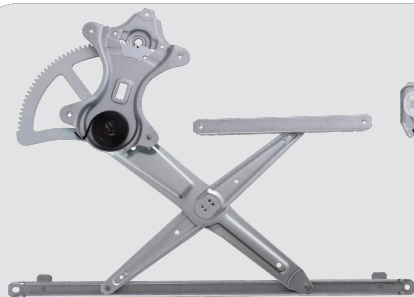

Window Regulator

Scissor Type

Cable Type

Double Cable Type

Motor

- 1,500 Unique Part Numbers, and Growing – 85% Flowed Coverage for All Makes, All Models – With Quality Control as the 1st Priority
 - Power Window Motor and Regulator Assemblies
 - Window Regulator Assemblies
 - Window Regulator Assemblies, Manual
 - Power Window Motors
- AISIN’s Coverage Includes All the Common Types of Regulators
 - Cable Type
 - Double Cable Type
 - Arm Type
 - Scissors Type
 - Panel Type
 - Goldie Type
- 3,000 Doors and More than 10,000 OEM Samples in our Manufacturing Library
 - Ensures Perfect Fitment Through Reverse-Engineering from OEM Design
 - Many Design Improvements Enhance the Durability and Quality
 - From Design Through Manufacturing More than 30 Validation Tests Guarantees the Highest Quality Possible
- Package in an Attractive AISIN Scatter-Print Glossy Box
 - Step by Step Fitting Instructions in Multiple Languages Included with Every Regulator
 - AISIN Regulator Image and the OEM Regulator Image are Included with the Instructions
 - The AISIN Name is Laser Etched on All Regulators

Timing Belt Kit

Clutch Kit

Window Regulator

Clutch Fan

ATF/CVT

Coolant

Form-In-Place Gasket

Thermostat

Timing Chain Cover

Throttle Body

Door Lock Actuator

Oil Pump

Clutch Hydraulics

For additional details and application information, please review the data provided by AISIN, or your catalog provider, or visit us on our website: