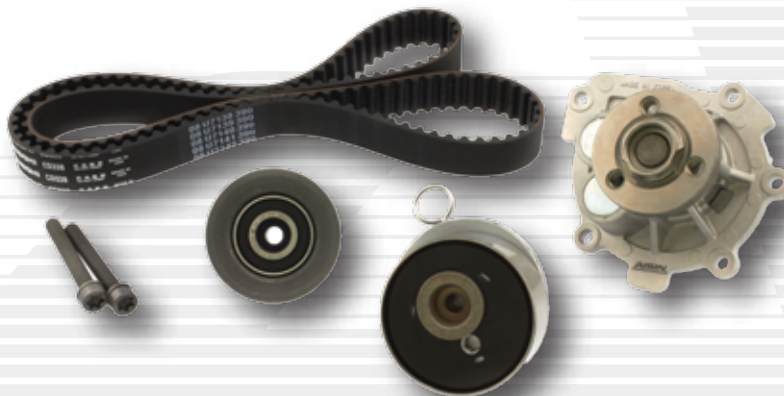

## PRODUCT ANNOUNCEMENT

Engine Timing Belt Kit with Water Pump

### Part #: TKGM-002

Make	Model	Year	Engine
Chevrolet	Aveo	2009 - 2011	1.6L L4
	Aveo5	2009 - 2011	
	Cruze	2011 - 2015	1.8L L4
	Sonic	2012 - 2015	
	Trax	2013 - 2015	
Pontiac	G3	2009 - 2010	1.6L L4
	G3 Wave	2009	1.8L L4
Saturn	Astra	2008 - 2009	
Suzuki	Swift+	2009	1.6L L4

**OEM REFERENCE:** N/A      **PKG DIMENSION:** 4.5" x 12" x 11.5"

**BAR CODE:** 0030915587150      **WEIGHT:** 3.8 lbs

**COUNTRY OF ORIGIN:** KOREA

For additional details and applications information, please review the data provided by AISIN, or your catalog provider, or visit us on our website: [www.aisinaftermarket.com](http://www.aisinaftermarket.com)