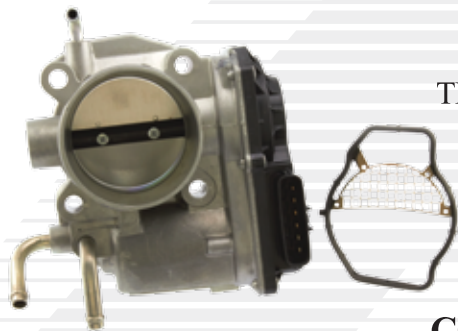

For a Better Tomorrow
AISIN GROUP

PRODUCT ANNOUNCEMENT

AISAN TOYOTA Throttle Body

Part #	Make	Model	Year
TBT-006 (Cont.)	Toyota	Highlander	2004-2010
		Sienna	2004-2006
		Solara	2004-2006
TBT-007	Toyota	Corolla	2005-2008
		Matrix	2005-2008
TBT-008	Toyota	Corolla	2004-2005
		Matrix	2004-2005
TBT-009	Toyota	Camry	2002-2003
		Solara	2002-2003
TBT-010	Scion	tC	2005-2006
	Toyota	Camry	2003-2006
		Highlander	2004-2007
		RAV4	2004-2005
		Solara	2004-2006

Part #	Make	Model	Year
TBT-011	Lexus	HS250h	2010-2012
	Scion	tC	2006-2010
		xB	2008-2015
	Toyota	Camry	2007-2011
		Corolla	2009-2013
		Matrix	2009-2013
		RAV4	2006-2008
TBT-012	Toyota	Solara	2006-2008
		Corolla	2009
		Corolla	2011
		Matrix	2009
		Matrix	2011
TBT-013	Toyota	Corolla	2009-2010
		Matrix	2009-2010

For additional details and applications information, please review the data provided by AISIN, or your catalog provider, or visit us on our website: www.aisinaftermarket.com

TBN-010