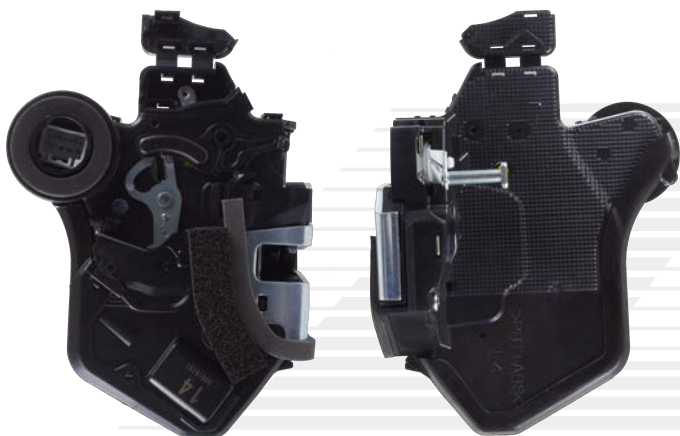

For a Better Tomorrow
AISIN GROUP

PRODUCT ANNOUNCEMENT

DOOR LOCK ACTUATOR MOTOR

Adding to our Current Offering, OE Door Lock Assemblies Now Available!

PART NUMBER: DLT-141

Make	Model	Year	Position
Lexus	GX470	2003-2009	Rear Left
Toyota	4Runner	2003-2009	

PART NUMBER: DLT-142

Make	Model	Year	Position
Toyota	RAV4	2001-2005	Front Left

OEM REFERENCE: 69060-60090
69060-60091

BAR CODE: 0030915588461

COUNTRY OF ORIGIN: JAPAN

PKG DIMENSION: 4.5" x 6.3" x 9.5"

WEIGHT: 1.6 lbs

VIO: 619,335

OEM REFERENCE: 69120-42080

BAR CODE: 0030915588478

COUNTRY OF ORIGIN: JAPAN

PKG DIMENSION: 2.9" x 3.7" x 6.1"

WEIGHT: 0.4 lbs

VIO: 259,148

For additional details and application information, please review the data provided by AISIN, or your catalog provider, or visit us on our website: www.aisinaftermarket.com
Please contact your AISIN sales representative for additional information.