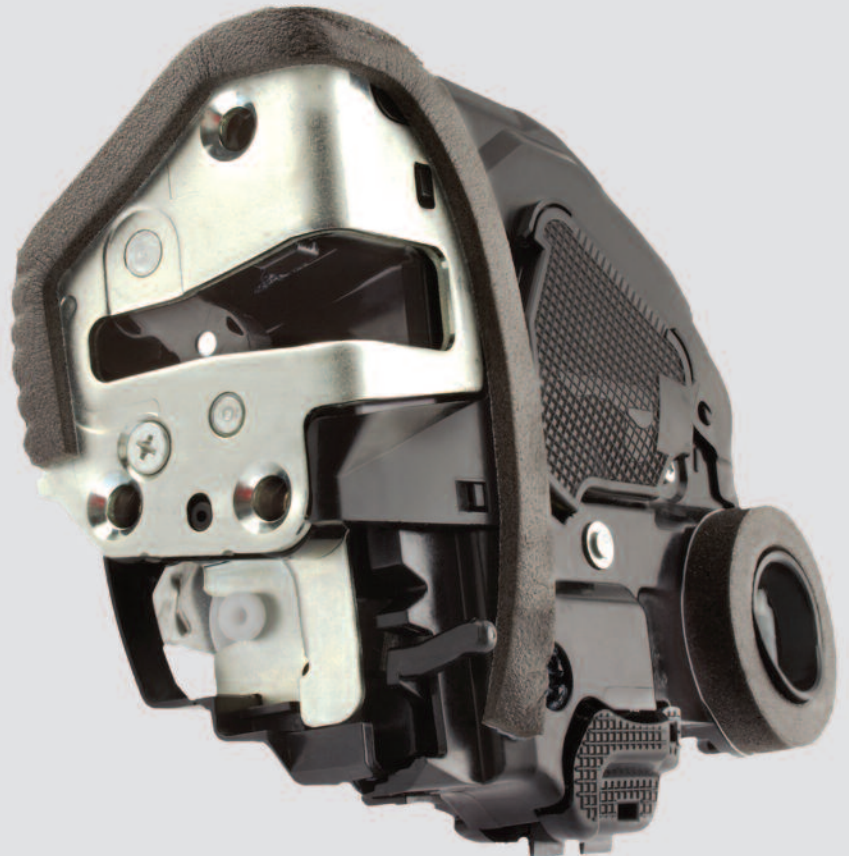

# Door Lock Actuator

OE matched door latch with integrated actuator is manufactured with the highest quality materials for size and weight reduction. Aisin's Original Equipment technology and know-how is used to ensure product quality for every application.

## Features:

- Meets FMVSS (Federal Motor Vehicle Safety Standards) and Regulations.
- Rear Applications incorporate Child Safety Lock system.
- Door Latch with integrated Actuator, offers Ultra Compact Design.
- Manufactured with Urethane Foam Seals, that offers superior dust and moisture barriers.
- Ready to install no modifications required - OE Form, Fit and Function.
- Each part is manufactured vehicle specific, ensuring product quality and reliability.